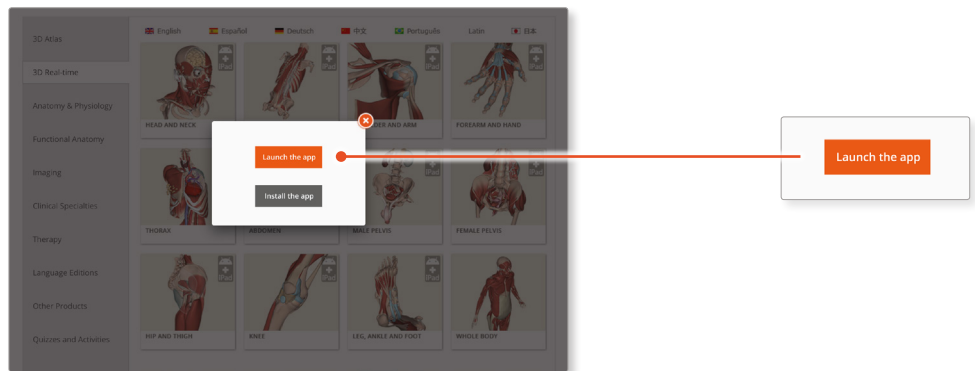

This will open the app in the App Store. Select **GET**, then **INSTALL** to download the app.

Remember there are 11 individual apps to download in the series.

You can also find the apps by searching for **Primal's 3D Realtime Human Anatomy** directly in the App Store.

STAT!Ref users

LOGGING IN TO THE APPS

4

Return to **anatomy.tv** and click on the region you have downloaded.

5

Select **Launch the app**

6

Once the product has loaded you will see the QuickStart screen – tap anywhere to access the Real-time interface.