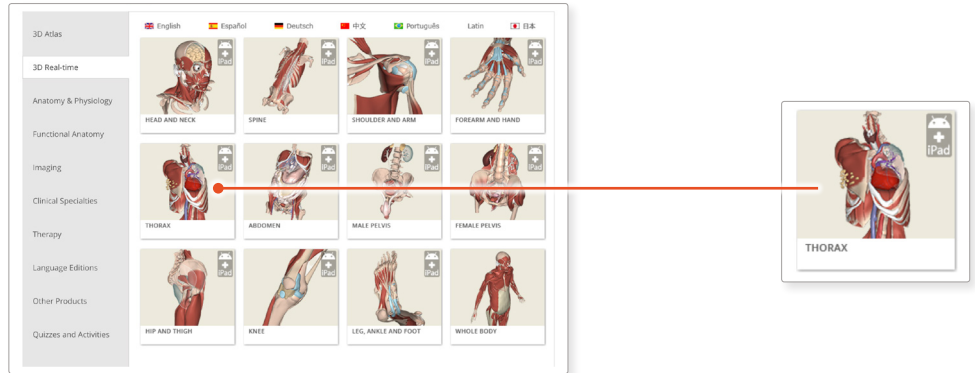

STAT!Ref users

DOWNLOADING THE APPS

1

Log into the **STAT!Ref** portal and navigate to Primal Pictures.

Select **3D Real-time** and the region of your choice.

2

When prompted select **Install the app**

3

This will open the app in the App Store. Select **GET**, then **INSTALL** to download the app.

Remember there are 11 individual apps to download in the series.

You can also find the apps by searching for **Primal's 3D Realtime Human Anatomy** directly in the App Store.

STAT!Ref users

LOGGING IN TO THE APPS

4

Return to **anatomy.tv** and click on the region you have downloaded.

5

Select **Launch the app**

6

Once the product has loaded you will see the QuickStart screen – tap anywhere to access the Real-time interface.