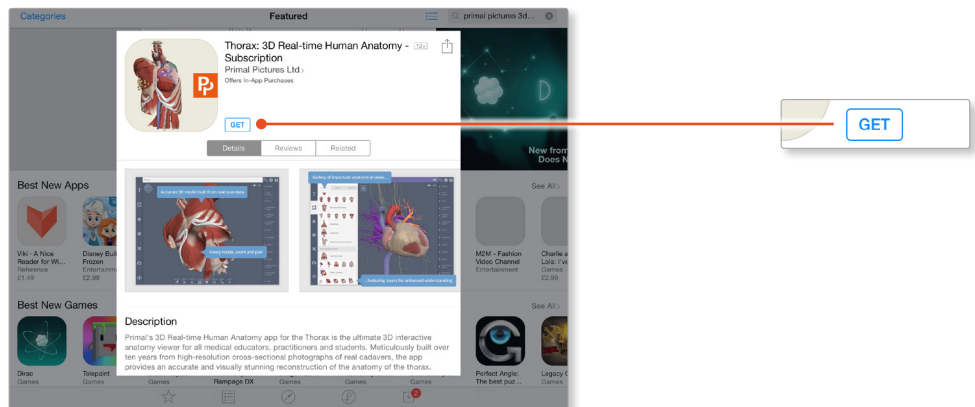

STAT!Ref users

DOWNLOADING THE APPS

1

Log into the **STAT!Ref** portal and navigate to Primal Pictures.

Select **3D Real-time** and the region of your choice.

2

When prompted select **Install the app**

3

This will open the app in the App Store. Select **GET**, then **INSTALL** to download the app.

Remember there are 11 individual apps to download in the series.

You can also find the apps by searching for **Primal's 3D Realtime Human Anatomy** directly in the App Store.

STAT!Ref users

LOGGING IN TO THE APPS

4

Return to **anatomy.tv** and click on the region you have downloaded.

5

Select **Launch the app**

6

Once the product has loaded you will see the QuickStart screen – tap anywhere to access the Real-time interface.