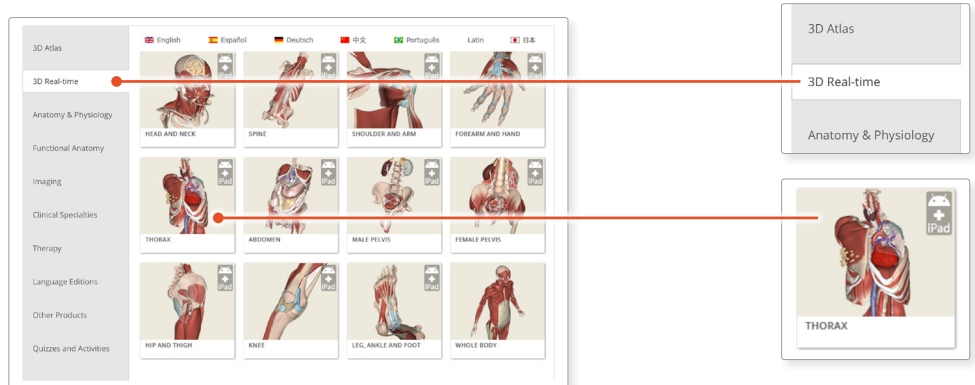

STAT!Ref users

DOWNLOADING THE APPS

1

Log into the **STAT!Ref** portal and navigate to Primal Pictures.

Select **3D Real-time** and the region of your choice.

2

When prompted select **Install the app**

3

This will open the app in the App Store. Select **GET**, then **INSTALL** to download the app.

Remember there are 11 individual apps to download in the series.

You can also find the apps by searching for **Primal's 3D Realtime Human Anatomy** directly in the App Store.

STAT!Ref users

LOGGING IN TO THE APPS

4

Return to **anatomy.tv** and click on the region you have downloaded.

5

Select **Launch the app**

6

Once the product has loaded you will see the QuickStart screen – tap anywhere to access the Real-time interface.