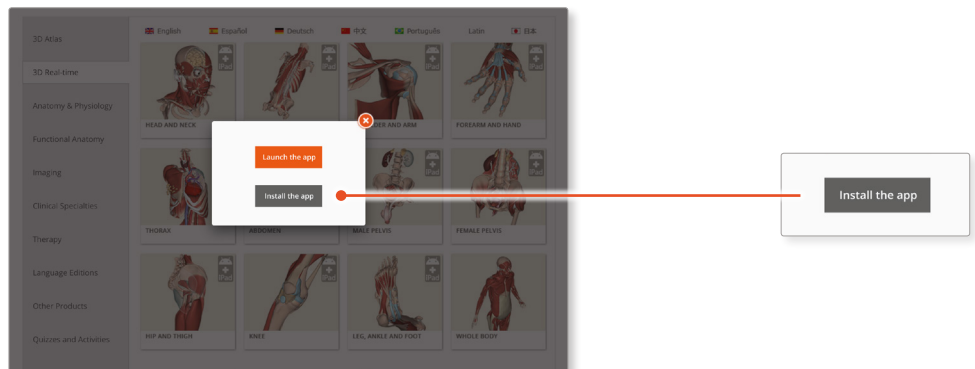

STAT!Ref users

DOWNLOADING THE APPS

1

Log into the **STAT!Ref** portal and navigate to Primal Pictures.

Select **3D Real-time** and the region of your choice.

2

When prompted select **Install the app**

3

This will open the app in the App Store. Select **GET**, then **INSTALL** to download the app.

Remember there are 11 individual apps to download in the series.

You can also find the apps by searching for **Primal's 3D Realtime Human Anatomy** directly in the App Store.

STAT!Ref users

LOGGING IN TO THE APPS

4

Return to **anatomy.tv** and click on the region you have downloaded.

5

Select **Launch the app**

6

Once the product has loaded you will see the QuickStart screen – tap anywhere to access the Real-time interface.