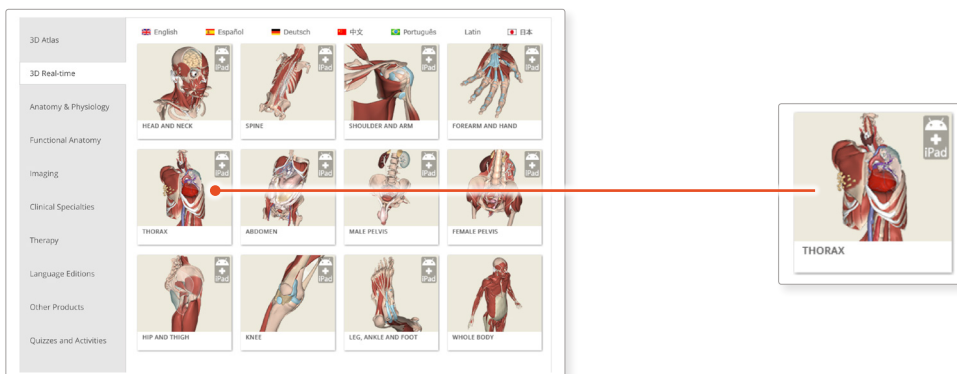

Shibboleth users

DOWNLOADING THE APPS

1

Login to **anatomy.tv** using the **UK Institution Shibboleth Login**.

2

Select **3D Real-time** and the region of your choice.

3

When prompted select **Install the app**.

4

This will open the app in the App Store. Select **GET**, then **INSTALL** to download the app.

Remember there are 11 individual apps to download in the series.

You can also find the apps by searching for **Primal's 3D Realtime Human Anatomy** directly in the App Store.

Shibboleth users

LOGGING IN TO THE APPS

5

Return to **anatomy.tv** and click on the region you have downloaded.

6

Select **Launch the app**.

7

Once the product has loaded you will see the QuickStart screen – tap anywhere to access the Real-time interface.