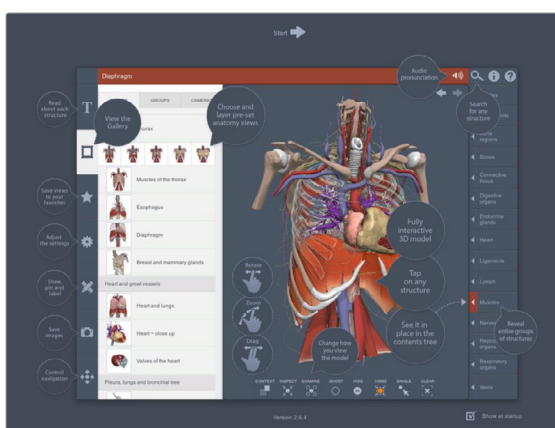

Shibboleth users

DOWNLOADING THE APPS

1

Login to **anatomy.tv** using the **UK Institution Shibboleth Login**.

2

Select **3D Real-time** and the region of your choice.

3

When prompted select **Install the app**.

4

This will open the app in the App Store. Select **GET**, then **INSTALL** to download the app.

Remember there are 11 individual apps to download in the series.

You can also find the apps by searching for **Primal's 3D Realtime Human Anatomy** directly in the App Store.

Shibboleth users

LOGGING IN TO THE APPS

5

Return to **anatomy.tv** and click on the region you have downloaded.

6

Select **Launch the app**.

7

Once the product has loaded you will see the QuickStart screen – tap anywhere to access the Real-time interface.

You will remain logged in as long as your Shibboleth login is active.

Note

Once your app is installed you will always need to log-in to **anatomy.tv** and launch it from there. Opening the app directly from your iPad will not give you access.