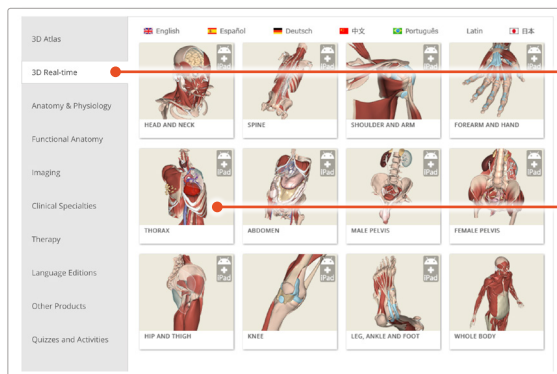

Shibboleth users

DOWNLOADING THE APPS

1

Login to **anatomy.tv** using the **UK Institution Shibboleth Login**.

2

Select **3D Real-time** and the region of your choice.

3

When prompted select **Install the app**.

4

This will open the app in the App Store. Select **GET**, then **INSTALL** to download the app.

Remember there are 11 individual apps to download in the series.

You can also find the apps by searching for **Primal's 3D Realtime Human Anatomy** directly in the App Store.

Shibboleth users

LOGGING IN TO THE APPS

5

Return to **anatomy.tv** and click on the region you have downloaded.

6

Select **Launch the app**.

7

Once the product has loaded you will see the QuickStart screen – tap anywhere to access the Real-time interface.