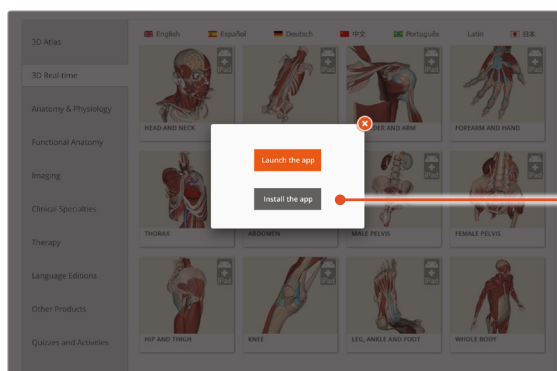

Shibboleth users

DOWNLOADING THE APPS

1

Login to **anatomy.tv** using the **UK Institution Shibboleth Login**.

2

Select **3D Real-time** and the region of your choice.

3

When prompted select **Install the app**.

4

This will open the app in the App Store. Select **GET**, then **INSTALL** to download the app.

Remember there are 11 individual apps to download in the series.

You can also find the apps by searching for **Primal's 3D Realtime Human Anatomy** directly in the App Store.

Shibboleth users

LOGGING IN TO THE APPS

5

Return to **anatomy.tv** and click on the region you have downloaded.

6

Select **Launch the app**.

7

Once the product has loaded you will see the QuickStart screen – tap anywhere to access the Real-time interface.