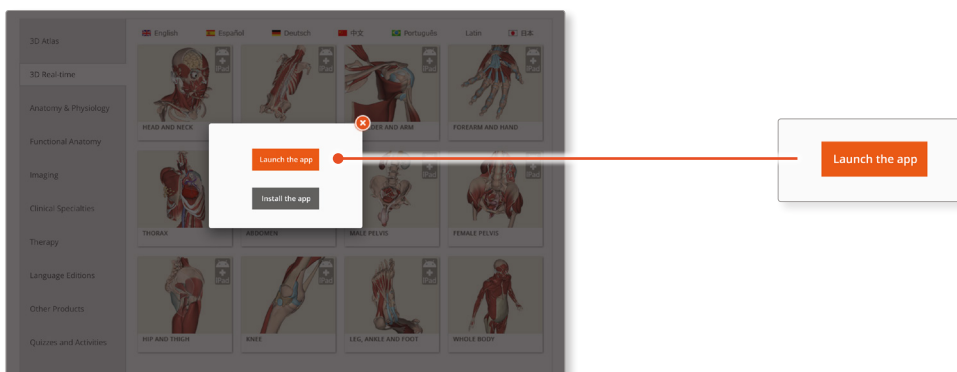

4

This will open the app in the App Store. Select **GET**, then **INSTALL** to download the app.

Remember there are 11 individual apps to download in the series.

You can also find the apps by searching for **Primal's 3D Realtime Human Anatomy** directly in the App Store.

Shibboleth users

LOGGING IN TO THE APPS

5

Return to **anatomy.tv** and click on the region you have downloaded.

6

Select **Launch the app**.

7

Once the product has loaded you will see the QuickStart screen – tap anywhere to access the Real-time interface.

You will remain logged in as long as your Shibboleth login is active.

Note

Once your app is installed you will always need to log-in to **anatomy.tv** and launch it from there. Opening the app directly from your iPad will not give you access.