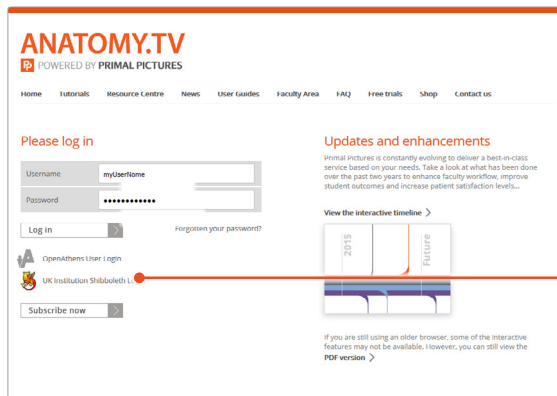

Shibboleth users

DOWNLOADING THE APPS

1

Login to **anatomy.tv** using the **UK Institution Shibboleth Login**.

2

Select **3D Real-time** and the region of your choice.

3

When prompted select **Install the app**.

4

This will open the app in the App Store. Select **GET**, then **INSTALL** to download the app.

Remember there are 11 individual apps to download in the series.

You can also find the apps by searching for **Primal's 3D Realtime Human Anatomy** directly in the App Store.