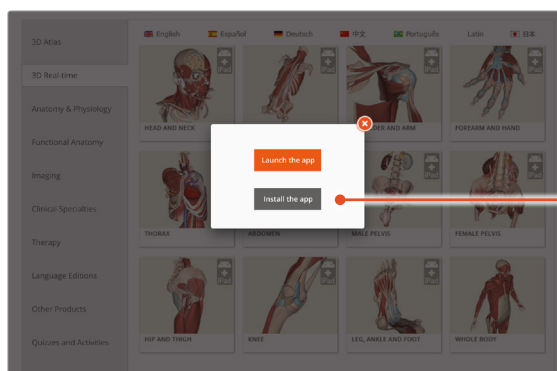

Individual subscribers

DOWNLOADING THE APPS

1

Login to **anatomy.tv**

2

Select **3D Real-time** and the region of your choice.

3

When prompted select **Install the app**.

4

This will open the app in the App Store. Select **GET**, then **INSTALL** to download the app.

Remember there are 11 individual apps to download in the series.

You can also find the apps by searching for **Primal's 3D Realtime Human Anatomy** directly in the App Store.

Individual subscribers

LOGGING IN TO THE APPS

5

Select **Existing Anatomy.tv subscriber**.

6

Enter your anatomy.tv **username** and **password**.

7

Once the product has loaded you will see the QuickStart screen – tap anywhere to access the Real-time interface.