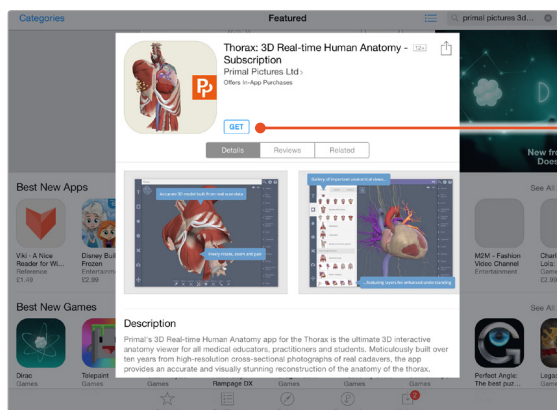

Individual subscribers

DOWNLOADING THE APPS

1

Login to **anatomy.tv**

2

Select **3D Real-time** and the region of your choice.

3

When prompted select **Install the app**.

4

This will open the app in the App Store. Select **GET**, then **INSTALL** to download the app.

Remember there are 11 individual apps to download in the series.

You can also find the apps by searching for **Primal's 3D Realtime Human Anatomy** directly in the App Store.