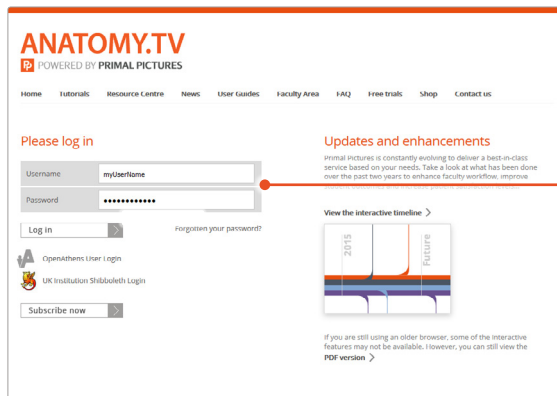

Individual subscribers

DOWNLOADING THE APPS

1

Login to **anatomy.tv**

2

Select **3D Real-time** and the region of your choice.

3

When prompted select **Install the app**.

4

This will open the app in the App Store. Select **GET**, then **INSTALL** to download the app.

Remember there are 11 individual apps to download in the series.

You can also find the apps by searching for **Primal's 3D Realtime Human Anatomy** directly in the App Store.