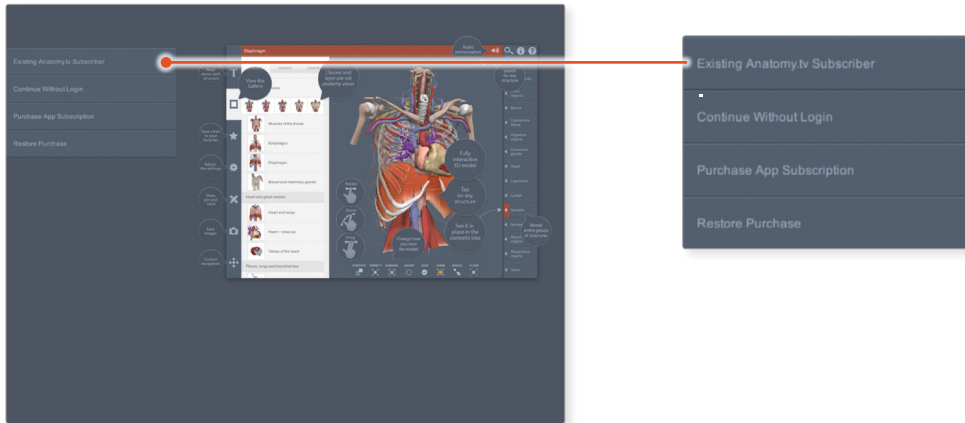

Individual subscribers

DOWNLOADING THE APPS

1

Login to **anatomy.tv**

2

Select **3D Real-time** and the region of your choice.

3

When prompted select **Install the app**.

4

This will open the app in the App Store. Select **GET**, then **INSTALL** to download the app.

Remember there are 11 individual apps to download in the series.

You can also find the apps by searching for **Primal's 3D Realtime Human Anatomy** directly in the App Store.

Individual subscribers

LOGGING IN TO THE APPS

5

Select **Existing Anatomy.tv subscriber**.

6

Enter your anatomy.tv **username** and **password**.

7

Once the product has loaded you will see the QuickStart screen – tap anywhere to access the Real-time interface.