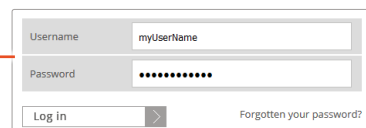

Individual subscribers

DOWNLOADING THE APPS

1

Login to **anatomy.tv**

2

Select **3D Real-time** and the region of your choice.

3

When prompted select **Install the app**.

4

This will open the app in the App Store. Select **GET**, then **INSTALL** to download the app.

Remember there are 11 individual apps to download in the series.

You can also find the apps by searching for **Primal's 3D Realtime Human Anatomy** directly in the App Store.