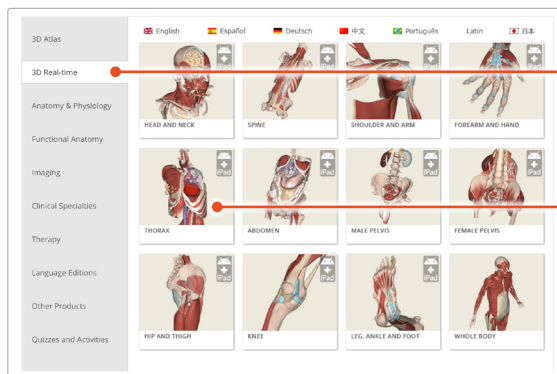

Individual subscribers

DOWNLOADING THE APPS

1

Login to **anatomy.tv**

2

Select **3D Real-time** and the region of your choice.

3

When prompted select **Install the app**.

4

This will open the app in the App Store. Select **GET**, then **INSTALL** to download the app.

Remember there are 11 individual apps to download in the series.

You can also find the apps by searching for **Primal's 3D Realtime Human Anatomy** directly in the App Store.

Individual subscribers

LOGGING IN TO THE APPS

5

Select **Existing Anatomy.tv subscriber**.

6

Enter your anatomy.tv **username** and **password**.

7

Once the product has loaded you will see the QuickStart screen – tap anywhere to access the Real-time interface.