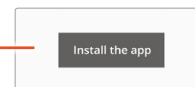

Individual subscribers

DOWNLOADING THE APPS

1

Login to **anatomy.tv**

2

Select **3D Real-time** and the region of your choice.

3

When prompted select **Install the app**.

4

This will open the app in the App Store. Select **GET**, then **INSTALL** to download the app.

Remember there are 11 individual apps to download in the series.

You can also find the apps by searching for **Primal's 3D Realtime Human Anatomy** directly in the App Store.