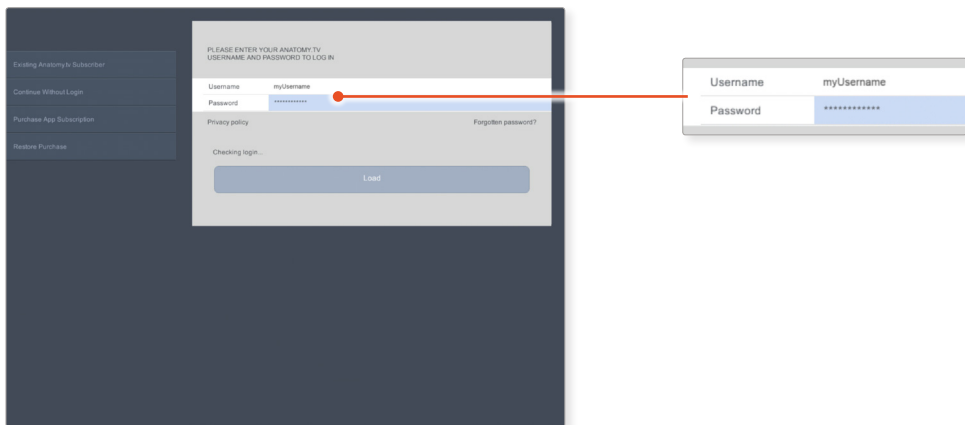

4

This will open the app in the App Store. Select **GET**, then **INSTALL** to download the app.

Remember there are 11 individual apps to download in the series.

You can also find the apps by searching for **Primal's 3D Realtime Human Anatomy** directly in the App Store.

Individual subscribers

LOGGING IN TO THE APPS

5

Select **Existing Anatomy.tv subscriber**.

6

Enter your anatomy.tv **username** and **password**.

7

Once the product has loaded you will see the QuickStart screen – tap anywhere to access the Real-time interface.