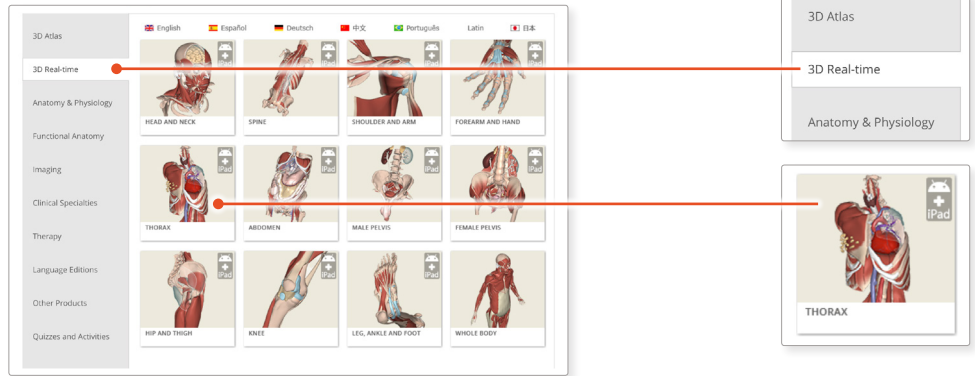

ACCESSING PRIMAL'S 3D REAL-TIME HUMAN ANATOMY - iPad

IP Access

LOGGING IN TO THE APPS

1

Ensure you are connected to your institutions wifi.

Go to **anatomy.tv**, select **3D Real-time** and the region of your choice.

2

When prompted, select **Install the app**.

3

This will open the app in the App Store. Select **GET**, then **INSTALL** to download the app.

Remember there are 11 individual apps to download in the series.

You can also find the apps by searching for **Primal's 3D Realtime Human Anatomy** directly in the App Store.

4

Select **OPEN**, and the app will launch.

Once the product has loaded you will see the QuickStart screen – tap anywhere to access the Real-time interface.