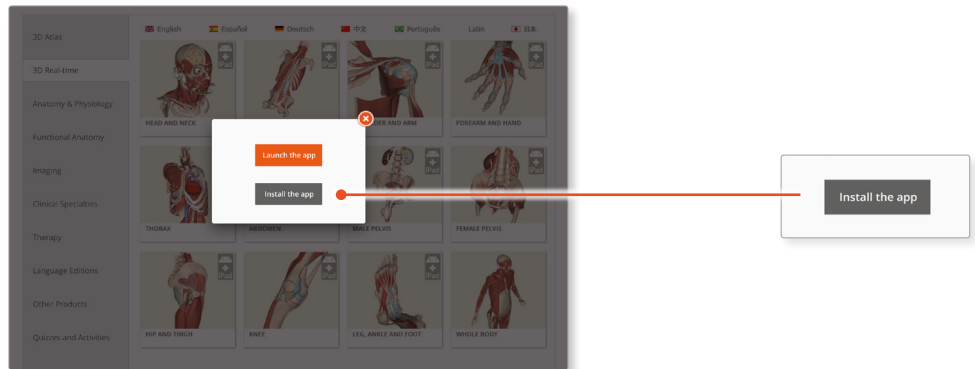

ACCESSING PRIMAL'S 3D REAL-TIME HUMAN ANATOMY - iPad

IP Access

LOGGING IN TO THE APPS

1

Ensure you are connected to your institutions wifi.

Go to **anatomy.tv**, select **3D Real-time** and the region of your choice.

2

When prompted, select **Install the app**.

3

This will open the app in the App Store. Select **GET**, then **INSTALL** to download the app.

Remember there are 11 individual apps to download in the series.

You can also find the apps by searching for **Primal's 3D Realtime Human Anatomy** directly in the App Store.

4

Select **OPEN**, and the app will launch.

Once the product has loaded you will see the QuickStart screen – tap anywhere to access the Real-time interface.