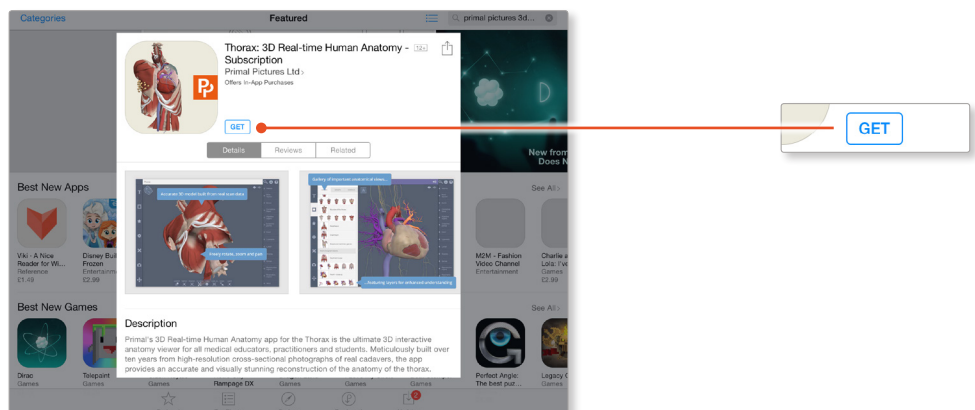

ACCESSING PRIMAL'S 3D REAL-TIME HUMAN ANATOMY - iPad

IP Access

LOGGING IN TO THE APPS

1

Ensure you are connected to your institutions wifi.

Go to **anatomy.tv**, select **3D Real-time** and the region of your choice.

2

When prompted, select **Install the app**.

3

This will open the app in the App Store. Select **GET**, then **INSTALL** to download the app.

Remember there are 11 individual apps to download in the series.

You can also find the apps by searching for **Primal's 3D Realtime Human Anatomy** directly in the App Store.

4

Select **OPEN**, and the app will launch.

Once the product has loaded you will see the QuickStart screen – tap anywhere to access the Real-time interface.