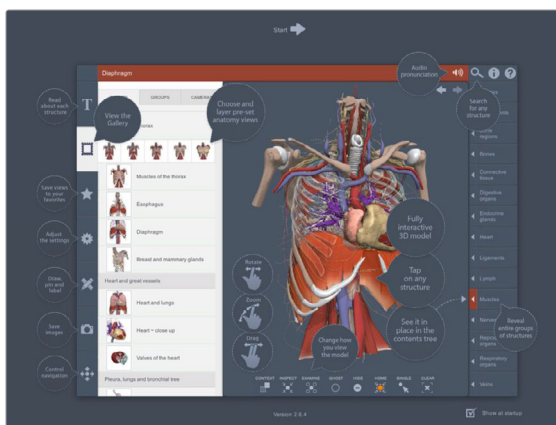

7

Once the product has loaded you will see the QuickStart screen – tap anywhere to access the Real-time interface.

You will remain logged in as long as your Athens login is active.