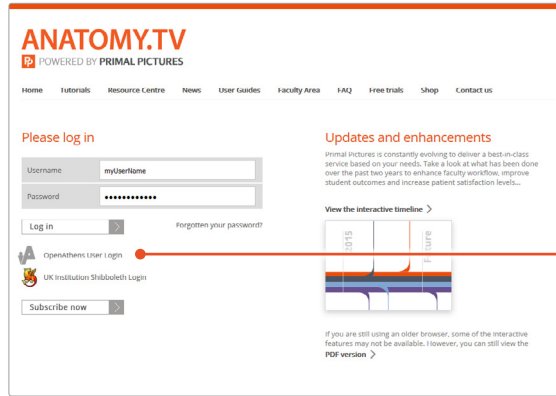

Athens users

DOWNLOADING THE APPS

1

Login to **anatomy.tv** using the **OpenAthens** User Login.

2

Select **3D Real-time** and the region of your choice.

3

When prompted select **Install the app**.

4

This will open the app in the App Store. Select **GET**, then **INSTALL** to download the app.

Remember there are 11 individual apps to download in the series.

You can also find the apps by searching for **Primal's 3D Realtime Human Anatomy** directly in the App Store.