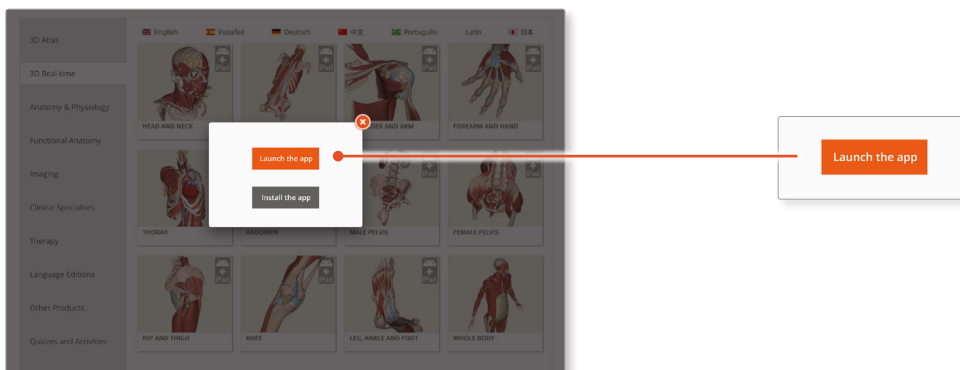

Athens users

DOWNLOADING THE APPS

1

Login to **anatomy.tv** using the **OpenAthens** User Login.

2

Select **3D Real-time** and the region of your choice.

3

When prompted select **Install the app**.

4

This will open the app in the App Store. Select **GET**, then **INSTALL** to download the app.

Remember there are 11 individual apps to download in the series.

You can also find the apps by searching for **Primal's 3D Realtime Human Anatomy** directly in the App Store.

Athens users

LOGGING IN TO THE APPS

5

Return to **anatomy.tv** and click on the region you have downloaded.

6

Select **Launch the app**.

7

Once the product has loaded you will see the QuickStart screen – tap anywhere to access the Real-time interface.