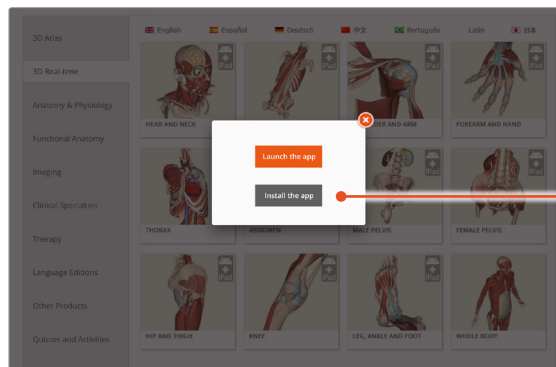

Athens users

DOWNLOADING THE APPS

1

Login to **anatomy.tv** using the **OpenAthens** User Login.

2

Select **3D Real-time** and the region of your choice.

3

When prompted select **Install the app**.

4

This will open the app in the App Store. Select **GET**, then **INSTALL** to download the app.

Remember there are 11 individual apps to download in the series.

You can also find the apps by searching for **Primal's 3D Realtime Human Anatomy** directly in the App Store.

Athens users

LOGGING IN TO THE APPS

5

Return to **anatomy.tv** and click on the region you have downloaded.

6

Select **Launch the app**.

7

Once the product has loaded you will see the QuickStart screen – tap anywhere to access the Real-time interface.