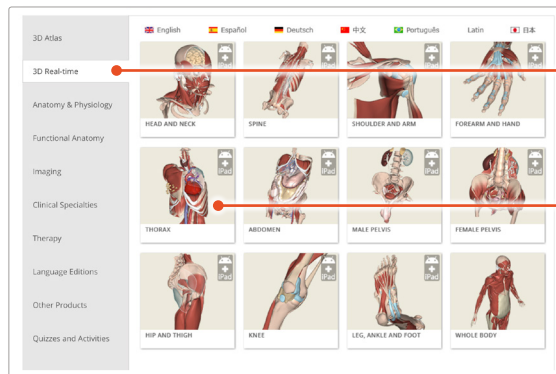

Athens users

DOWNLOADING THE APPS

1

Login to **anatomy.tv** using the **OpenAthens** User Login.

2

Select **3D Real-time** and the region of your choice.

3

When prompted select **Install the app**.

4

This will open the app in the App Store. Select **GET**, then **INSTALL** to download the app.

Remember there are 11 individual apps to download in the series.

You can also find the apps by searching for **Primal's 3D Realtime Human Anatomy** directly in the App Store.

Athens users

LOGGING IN TO THE APPS

5

Return to **anatomy.tv** and click on the region you have downloaded.

6

Select **Launch the app**.

7

Once the product has loaded you will see the QuickStart screen – tap anywhere to access the Real-time interface.