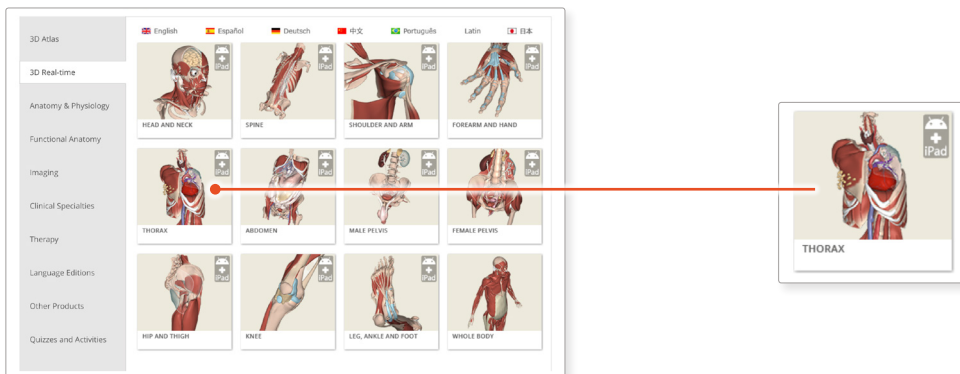

Athens users

DOWNLOADING THE APPS

1

Login to **anatomy.tv** using the **OpenAthens** User Login.

2

Select **3D Real-time** and the region of your choice.

3

When prompted select **Install the app**.

4

This will open the app in the App Store. Select **GET**, then **INSTALL** to download the app.

Remember there are 11 individual apps to download in the series.

You can also find the apps by searching for **Primal's 3D Realtime Human Anatomy** directly in the App Store.

Athens users

LOGGING IN TO THE APPS

5

Return to **anatomy.tv** and click on the region you have downloaded.

6

Select **Launch the app**.

7

Once the product has loaded you will see the QuickStart screen – tap anywhere to access the Real-time interface.