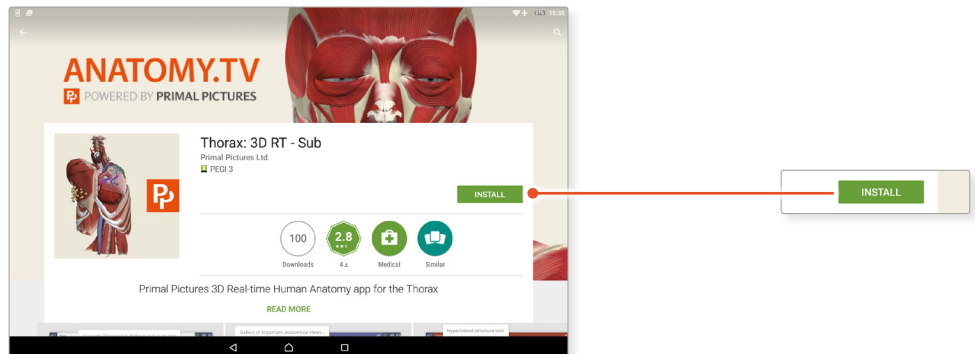

STAT!Ref users

DOWNLOADING THE APPS

1

Log into the **STAT!Ref** portal and navigate to Primal Pictures.

Select **3D Real-time** and the region of your choice.

2

If the app is not already installed you will be redirected to the Google Play Store. Select **INSTALL** to download the app.

Remember there are 11 individual apps to download in the series.

You can also find the apps by searching for **PRIMAL 3D RT** directly in the Google Play store.

STAT!Ref users

LOGGING IN TO THE APPS

3

Return to **anatomy.tv** and click on the region you have downloaded.

4

Once the product has loaded you will see the QuickStart screen – tap anywhere to access the Real-time interface.

You will remain logged in as long as your STAT!Ref login is active.