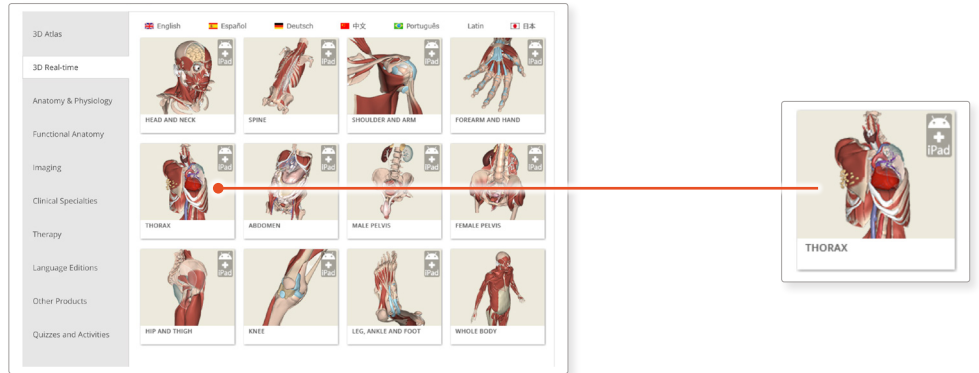

STAT!Ref users

DOWNLOADING THE APPS

1

Log into the **STAT!Ref** portal and navigate to Primal Pictures.

Select **3D Real-time** and the region of your choice.

2

If the app is not already installed you will be redirected to the Google Play Store. Select **INSTALL** to download the app.

Remember there are 11 individual apps to download in the series.

You can also find the apps by searching for **PRIMAL 3D RT** directly in the Google Play store.

STAT!Ref users

LOGGING IN TO THE APPS

3

Return to **anatomy.tv** and click on the region you have downloaded.

4

Once the product has loaded you will see the QuickStart screen – tap anywhere to access the Real-time interface.

You will remain logged in as long as your STAT!Ref login is active.