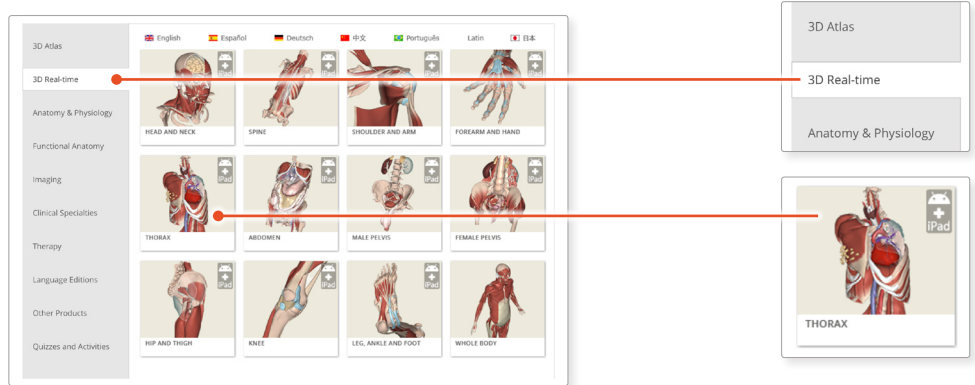

STAT!Ref users

DOWNLOADING THE APPS

1

Log into the **STAT!Ref** portal and navigate to Primal Pictures.

Select **3D Real-time** and the region of your choice.

2

If the app is not already installed you will be redirected to the Google Play Store. Select **INSTALL** to download the app.

Remember there are 11 individual apps to download in the series.

You can also find the apps by searching for **PRIMAL 3D RT** directly in the Google Play store.

STAT!Ref users

LOGGING IN TO THE APPS

3

Return to **anatomy.tv** and click on the region you have downloaded.

4

Once the product has loaded you will see the QuickStart screen – tap anywhere to access the Real-time interface.

You will remain logged in as long as your STAT!Ref login is active.