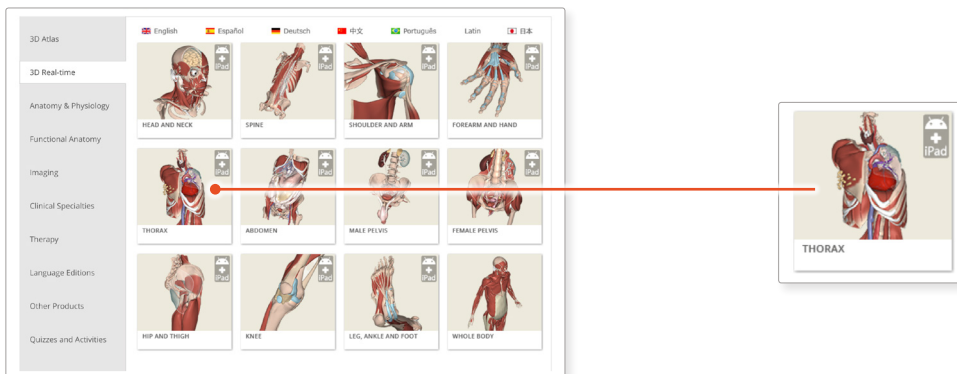

Shibboleth users

DOWNLOADING THE APPS

1

Login to **anatomy.tv** using the **UK Institution Shibboleth Login**.

2

Select **3D Real-time** and the region of your choice.

3

If the app is not already installed you will be redirected to the Google Play Store. Select **INSTALL** to download the app.

Remember there are 11 individual apps to download in the series.

You can also find the apps by searching for **PRIMAL 3D RT** directly in the Google Play store.

Shibboleth users

LOGGING IN TO THE APPS

4

Return to **anatomy.tv** and click on the region you have downloaded.

5

Once the product has loaded you will see the QuickStart screen – tap anywhere to access the Real-time interface.

You will remain logged in as long as your Shibboleth login is active.

Note

Once your app is installed you will always need to log-in to **anatomy.tv** and launch it from there. Opening the app directly from your Android tablet will not give you access.