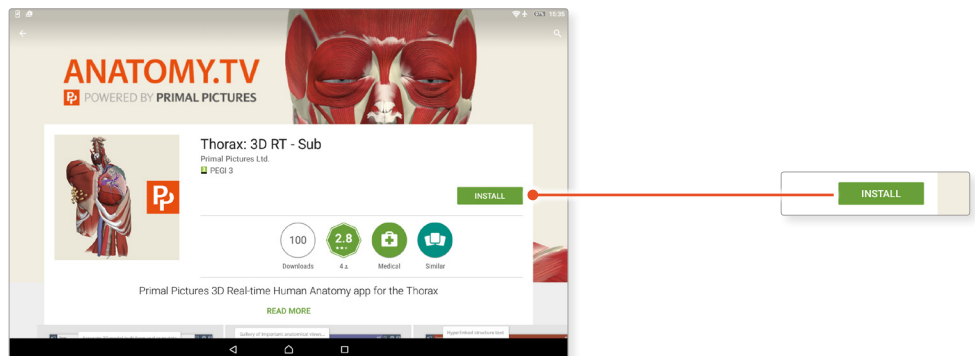

Shibboleth users

DOWNLOADING THE APPS

1

Login to **anatomy.tv** using the **UK Institution Shibboleth Login**.

2

Select **3D Real-time** and the region of your choice.

3

If the app is not already installed you will be redirected to the Google Play Store. Select **INSTALL** to download the app.

Remember there are 11 individual apps to download in the series.

You can also find the apps by searching for **PRIMAL 3D RT** directly in the Google Play store.

Shibboleth users

LOGGING IN TO THE APPS

4

Return to **anatomy.tv** and click on the region you have downloaded.

5

Once the product has loaded you will see the QuickStart screen – tap anywhere to access the Real-time interface.

You will remain logged in as long as your Shibboleth login is active.

Note

Once your app is installed you will always need to log-in to **anatomy.tv** and launch it from there. Opening the app directly from your Android tablet will not give you access.