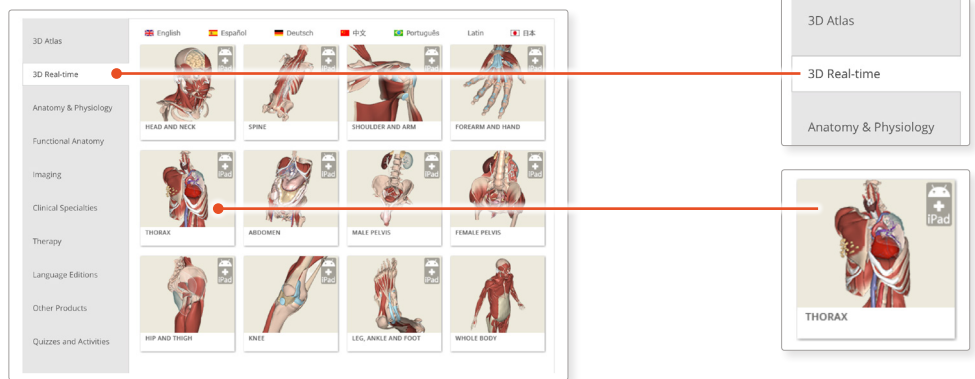

Shibboleth users

DOWNLOADING THE APPS

1

Login to **anatomy.tv** using the **UK Institution Shibboleth Login**.

2

Select **3D Real-time** and the region of your choice.

3

If the app is not already installed you will be redirected to the Google Play Store. Select **INSTALL** to download the app.

Remember there are 11 individual apps to download in the series.

You can also find the apps by searching for **PRIMAL 3D RT** directly in the Google Play store.

Shibboleth users

LOGGING IN TO THE APPS

4

Return to **anatomy.tv** and click on the region you have downloaded.

5

Once the product has loaded you will see the QuickStart screen – tap anywhere to access the Real-time interface.

You will remain logged in as long as your Shibboleth login is active.

Note

Once your app is installed you will always need to log-in to **anatomy.tv** and launch it from there. Opening the app directly from your Android tablet will not give you access.