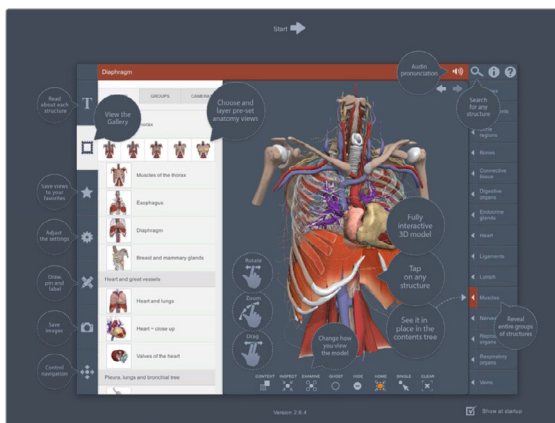

Shibboleth users

DOWNLOADING THE APPS

1

Login to **anatomy.tv** using the **UK Institution Shibboleth Login**.

2

Select **3D Real-time** and the region of your choice.

3

If the app is not already installed you will be redirected to the Google Play Store. Select **INSTALL** to download the app.

Remember there are 11 individual apps to download in the series.

You can also find the apps by searching for **PRIMAL 3D RT** directly in the Google Play store.

Shibboleth users

LOGGING IN TO THE APPS

4

Return to **anatomy.tv** and click on the region you have downloaded.

5

Once the product has loaded you will see the QuickStart screen – tap anywhere to access the Real-time interface.

You will remain logged in as long as your Shibboleth login is active.

Note

Once your app is installed you will always need to log-in to **anatomy.tv** and launch it from there. Opening the app directly from your Android tablet will not give you access.