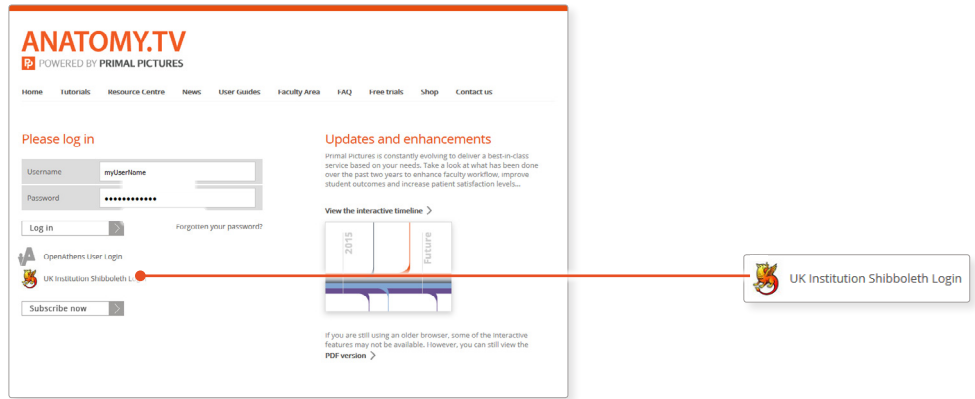

Shibboleth users

DOWNLOADING THE APPS

1

Login to **anatomy.tv** using the **UK Institution Shibboleth Login**.

2

Select **3D Real-time** and the region of your choice.

3

If the app is not already installed you will be redirected to the Google Play Store. Select **INSTALL** to download the app.

Remember there are 11 individual apps to download in the series.

You can also find the apps by searching for **PRIMAL 3D RT** directly in the Google Play store.

Shibboleth users

LOGGING IN TO THE APPS

4

Return to **anatomy.tv** and click on the region you have downloaded.