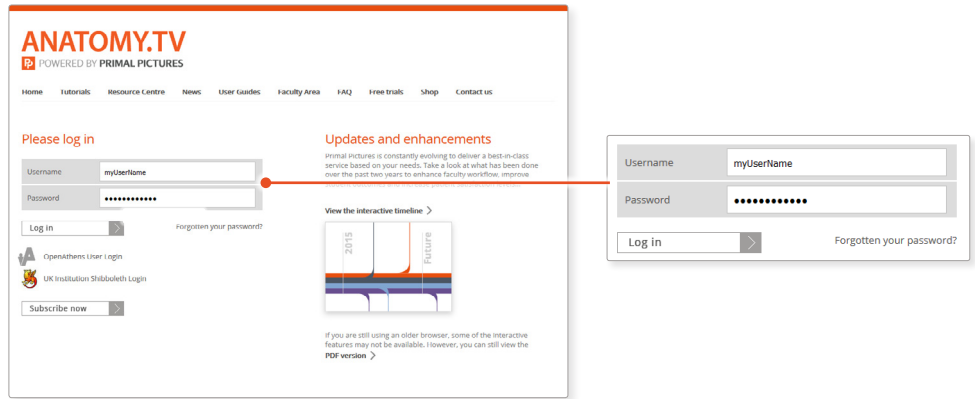

## DOWNLOADING THE APPS

1

Login to **anatomy.tv**

2

Select **3D Real-time** and the region of your choice.

3

If the app is not already installed you will be redirected to the Google Play Store. Select **INSTALL** to download the app.