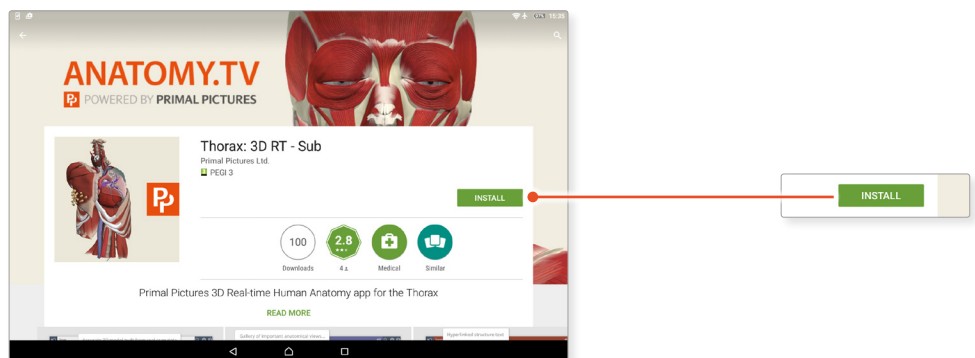

## DOWNLOADING THE APPS

1

Login to **anatomy.tv**

2

Select **3D Real-time** and the region of your choice.

3

If the app is not already installed you will be redirected to the Google Play Store. Select **INSTALL** to download the app.

Remember there are 11 individual apps to download in the series.

You can also find the apps by searching for **PRIMAL 3D RT** directly in the Google Play store.