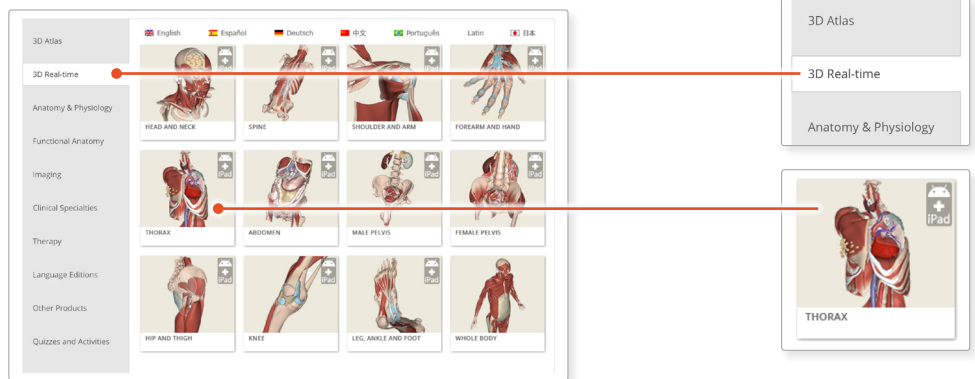

## DOWNLOADING THE APPS

1

Login to **anatomy.tv**

2

Select **3D Real-time** and the region of your choice.

3

If the app is not already installed you will be redirected to the Google Play Store. Select **INSTALL** to download the app.

Remember there are 11 individual apps to download in the series.

You can also find the apps by searching for **PRIMAL 3D RT** directly in the Google Play store.