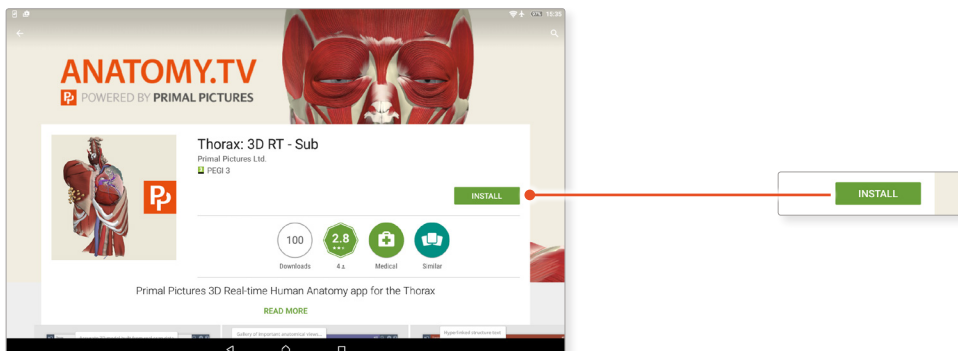

IP Access

LOGGING IN TO THE APPS

1

Ensure you are connected to your institutions wifi.

Go to **anatomy.tv**, select **3D Real-time** and the region of your choice.

2

If the app is not already installed you will be redirected to the Google Play Store. Select **INSTALL** to download the app.

Remember there are 11 individual apps to download in the series.

You can also find the apps by searching for **PRIMAL 3D RT** directly in the Google Play store.

3

Select **OPEN**, and the app will launch.

Once the product has loaded you will see the QuickStart screen – tap anywhere to access the Real-time interface.

You will remain logged in as long as your device is connected to your institutions wifi.