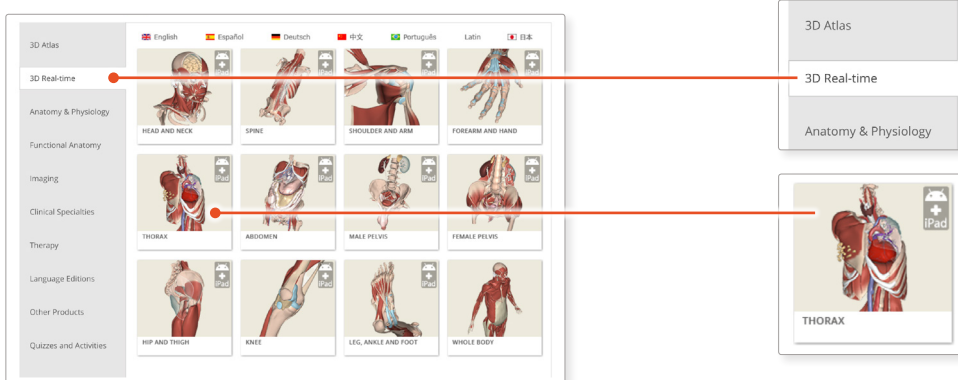

IP Access

LOGGING IN TO THE APPS

1

Ensure you are connected to your institutions wifi.

Go to **anatomy.tv**, select **3D Real-time** and the region of your choice.

2

If the app is not already installed you will be redirected to the Google Play Store. Select **INSTALL** to download the app.

Remember there are 11 individual apps to download in the series.

You can also find the apps by searching for **PRIMAL 3D RT** directly in the Google Play store.

3

Select **OPEN**, and the app will launch.

Once the product has loaded you will see the QuickStart screen – tap anywhere to access the Real-time interface.

You will remain logged in as long as your device is connected to your institutions wifi.