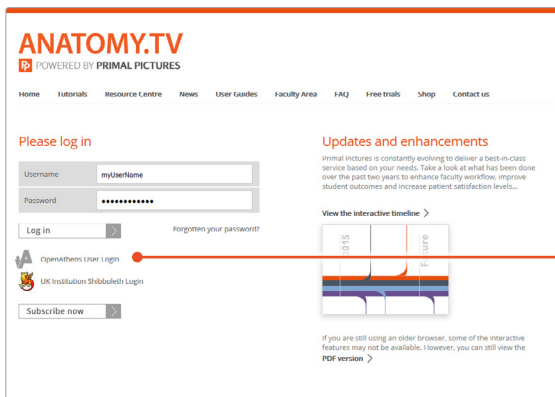

Athens users

DOWNLOADING THE APPS

1

Login to **anatomy.tv** using the **OpenAthens** User Login.

2

Select **3D Real-time** and the region of your choice.

3

If the app is not already installed you will be redirected to the Google Play Store. Select **INSTALL** to download the app.