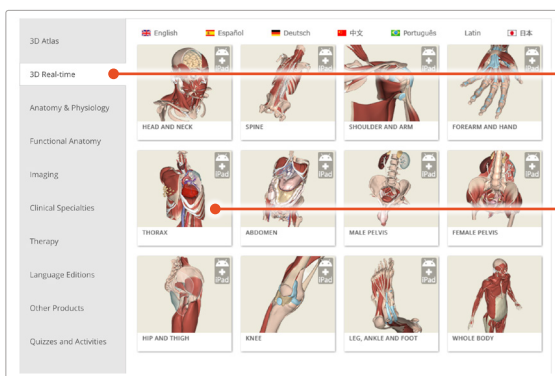

Athens users

DOWNLOADING THE APPS

1

Login to **anatomy.tv** using the **OpenAthens** User Login.

2

Select **3D Real-time** and the region of your choice.

3

If the app is not already installed you will be redirected to the Google Play Store. Select **INSTALL** to download the app.

Remember there are 11 individual apps to download in the series.

You can also find the apps by searching for **PRIMAL 3D RT** directly in the Google Play store.